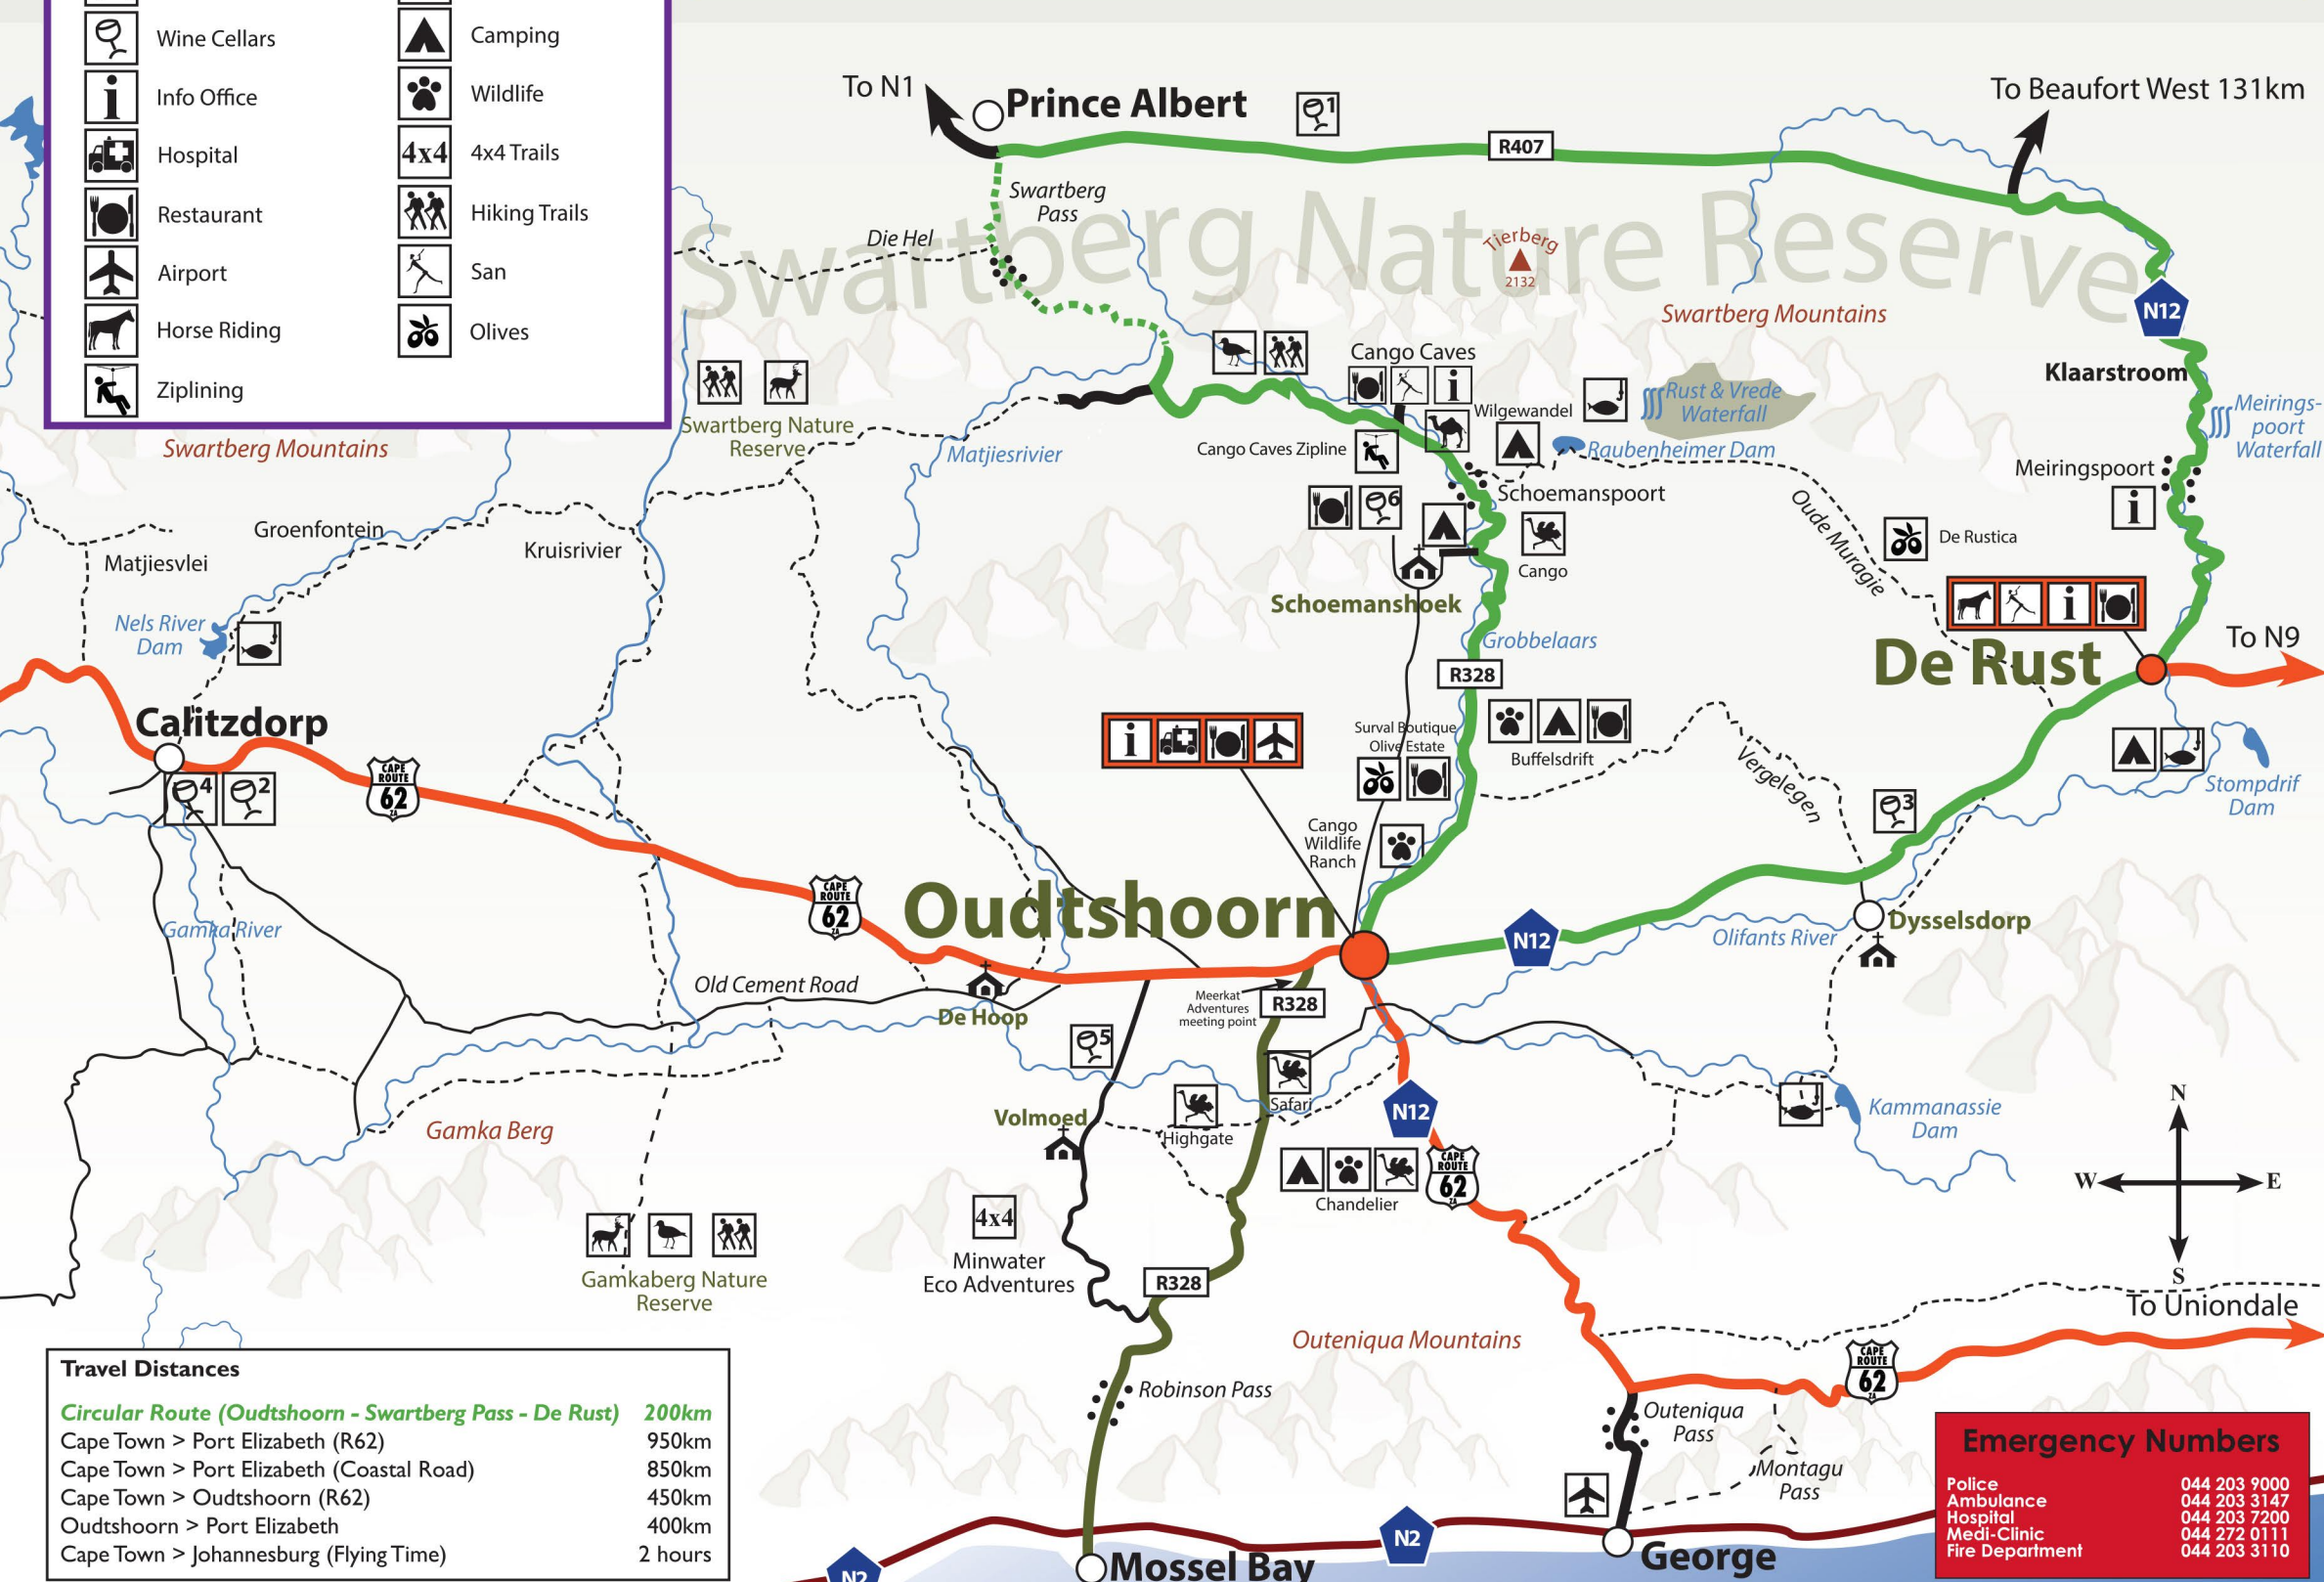

Travel Distances	
Circular Route (Oudtshoorn - Swartberg Pass - De Rust)	200km
Cape Town > Port Elizabeth (R62)	950km
Cape Town > Port Elizabeth (Coastal Road)	850km
Cape Town > Oudtshoorn (R62)	450km
Oudtshoorn > Port Elizabeth	400km
Cape Town > Johannesburg (Flying Time)	2 hours